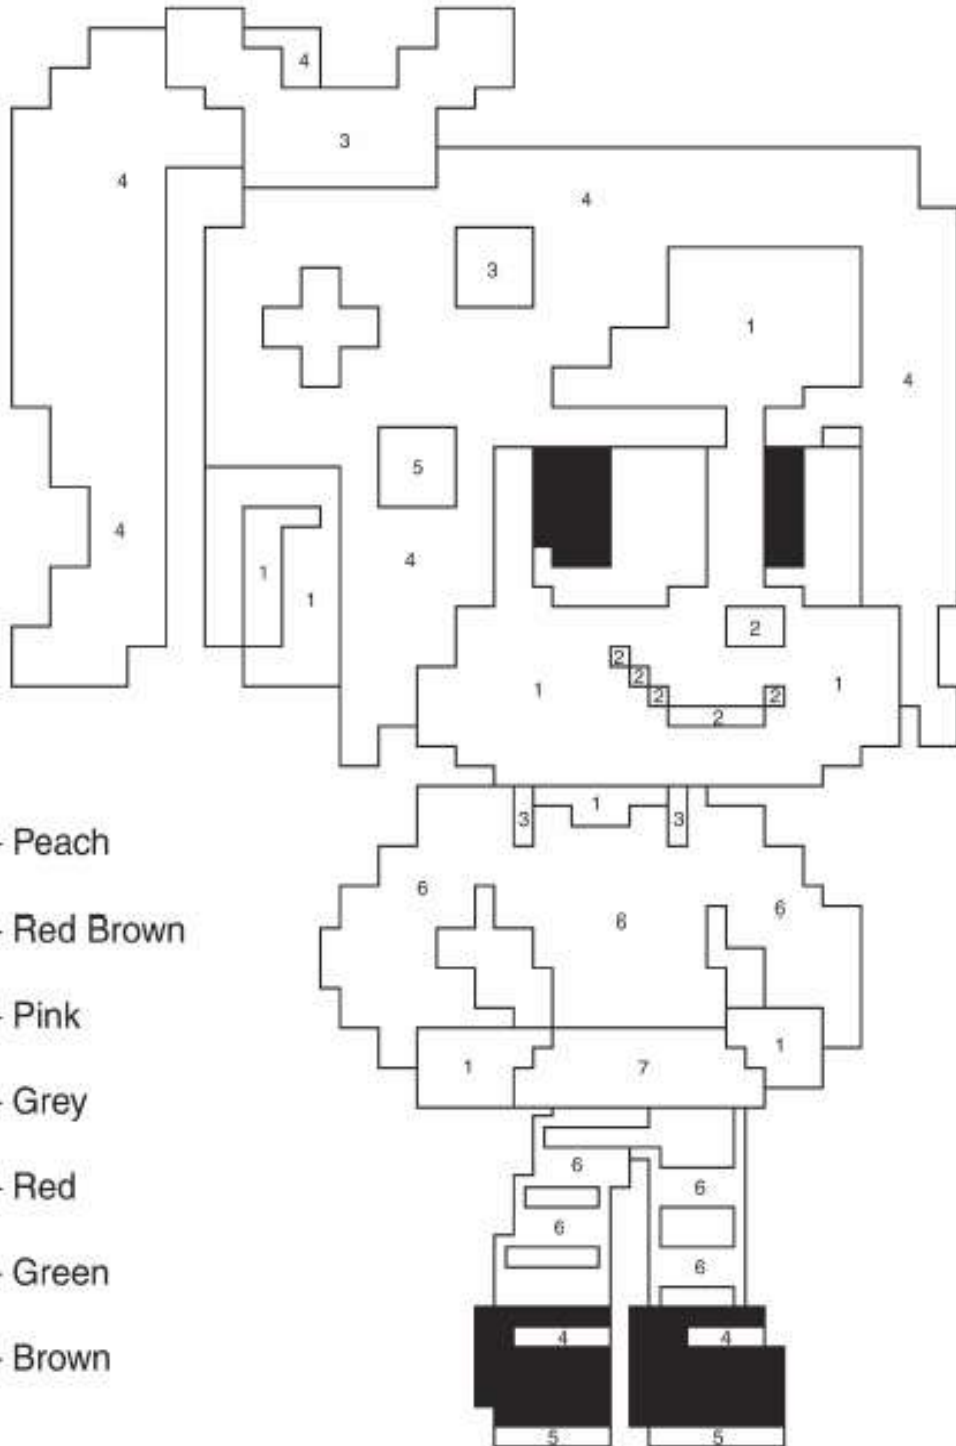

# COLOR BY NUMBER

- 1 – Peach
- 2 – Red Brown
- 3 – Pink
- 4 – Grey
- 5 – Red
- 6 – Green
- 7 – Brown

**VANELLOPE**

**PG PARENTAL GUIDANCE SUGGESTED**  
SOME MATERIAL MAY NOT BE SUITABLE FOR CHILDREN  
SOME FUN, HEARTY AND WILD ACTION/VIOLENCE

# COLOR BY NUMBER

- 1 – Peach
- 2 – Red Brown
- 3 – Brown
- 4 – Light Pink
- 5 – Red
- 6 – Gold